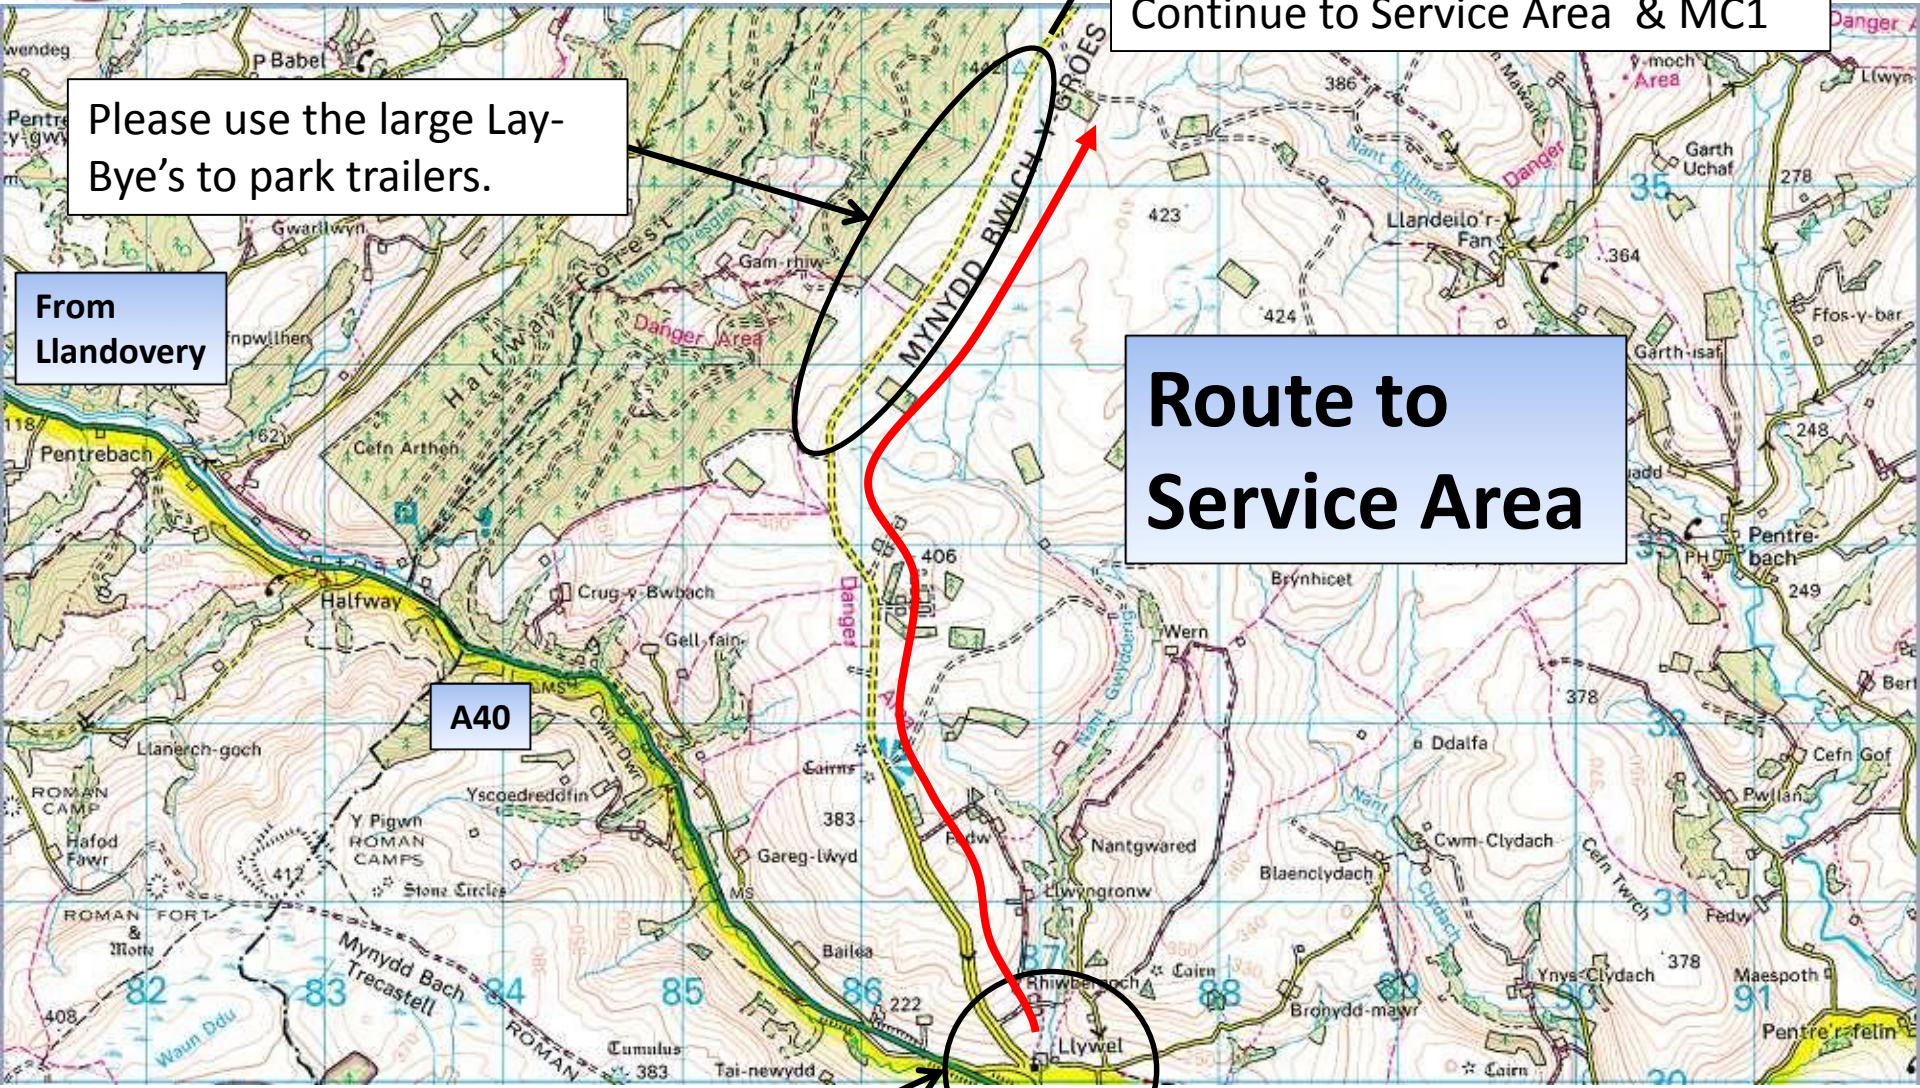

Tour Of Epynt 2017 – 12th March

Please use the large Lay-By's to park trailers.

From Llandoverly

Continue to Service Area & MC1

Route to Service Area

A40

Entry to Epynt Range off the A40 to the Service Area & MC1.

From Brecon

Tour Of Epynt 2017 – 12th March

Route to Service Area

Service Area
(Quarry)
See Next Page

Route to Service

 **TWO WAY** traffic.
Slow and care as this is
the public diversion.

MC1

Dixies

NOTE :
MC1 is situated at the junction
to Crychan forest, not as you
exit Service as in previous
years. Please allow sufficient
time to get there.

From A40 & Trailer Park

Tour Of Epynt 2017 – 12th March

Service Area

Service Area
(Quarry)

Please park all vehicles with passes at this location.
We need to keep the road in & out of service clear for access.

Route to
MC1

Route to
Service

Tour Of Epynt 2017 – 12th March