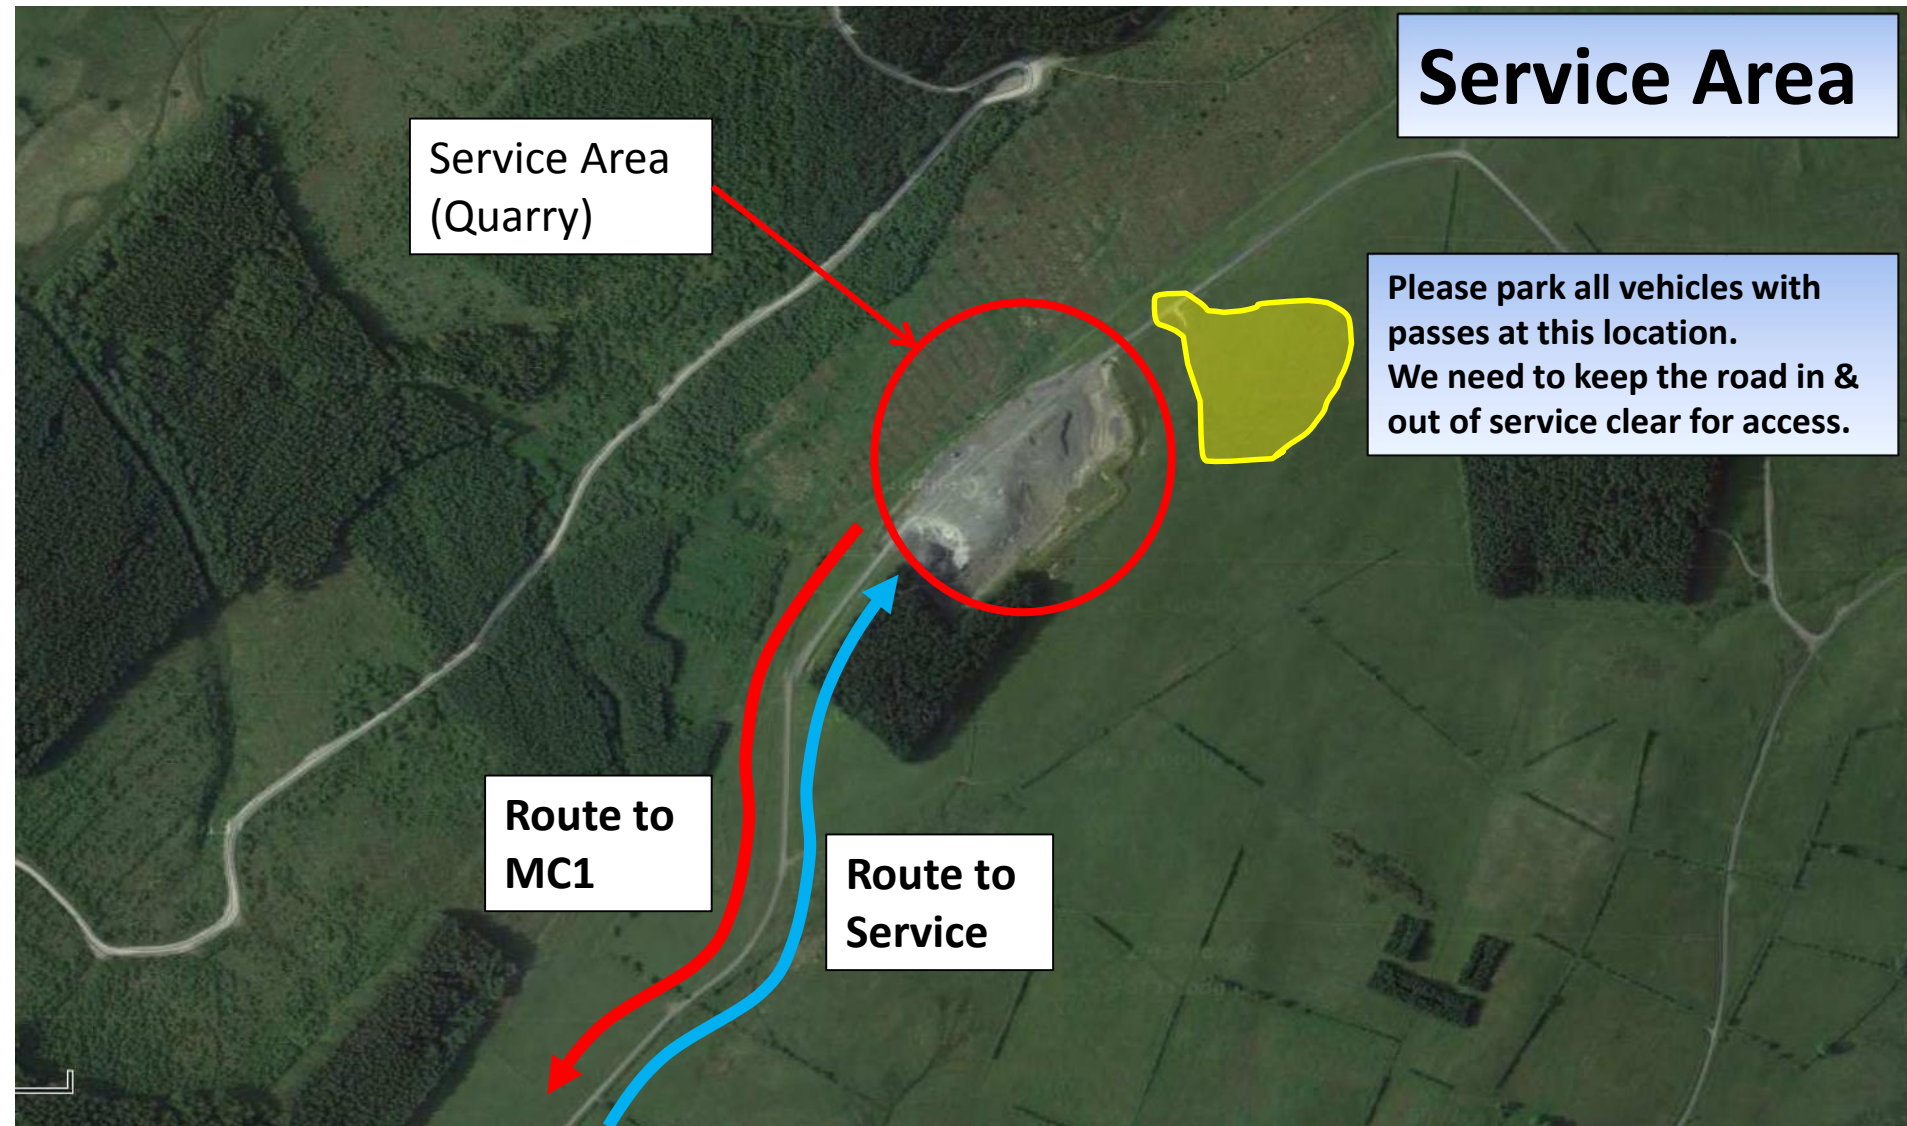

From Brecon

Tour Of Epynt 2017 – 12th March

Route to Service Area

Service Area
(Quarry)
See Next Page

Route to Service

 **TWO WAY** traffic.
Slow and care as this is
the public diversion.

MC1

Dixies

NOTE :
MC1 is situated at the junction
to Crychan forest, not as you
exit Service as in previous
years. Please allow sufficient
time to get there.

From A40 & Trailer Park

Tour Of Epynt 2017 – 12th March

Service Area

Service Area
(Quarry)

Please park all vehicles with passes at this location.
We need to keep the road in & out of service clear for access.

Route to
MC1

Route to
Service

Tour Of Epynt 2017 – 12th March