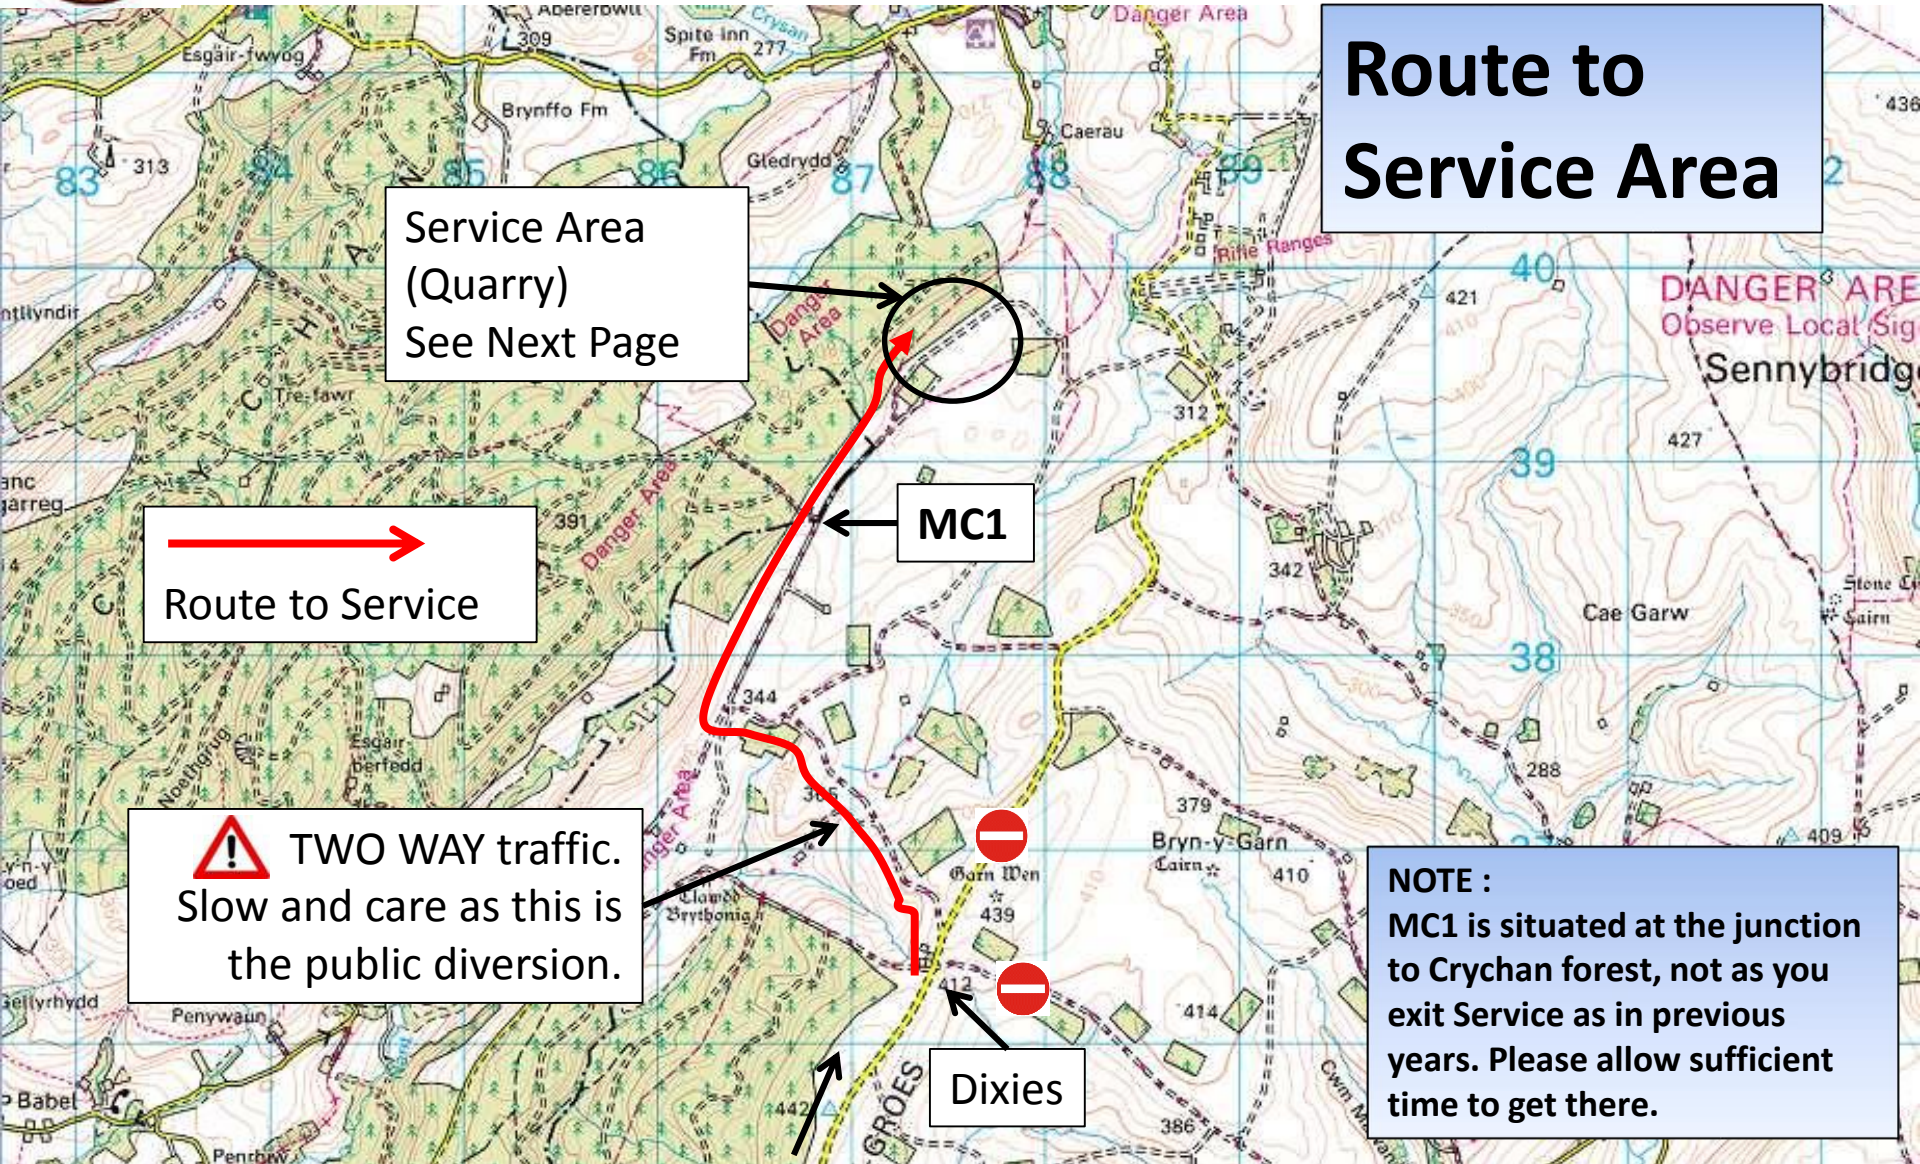

Tour Of Epynt 2017 – 12th March

Please use the large Lay-By's to park trailers.

From Llandoverly

Continue to Service Area & MC1

Route to Service Area

A40

Entry to Epynt Range off the A40 to the Service Area & MC1.

From Brecon

Tour Of Epynt 2017 – 12th March

Route to Service Area

Service Area
(Quarry)
See Next Page

Route to Service

 **TWO WAY** traffic.
Slow and care as this is
the public diversion.

MC1

Dixies

NOTE :
MC1 is situated at the junction
to Crychan forest, not as you
exit Service as in previous
years. Please allow sufficient
time to get there.

From A40 & Trailer Park

Tour Of Epynt 2017 – 12th March

Service Area

Service Area
(Quarry)

Please park all vehicles with passes at this location.
We need to keep the road in & out of service clear for access.

Route to
MC1

Route to
Service

Tour Of Epynt 2017 – 12th March